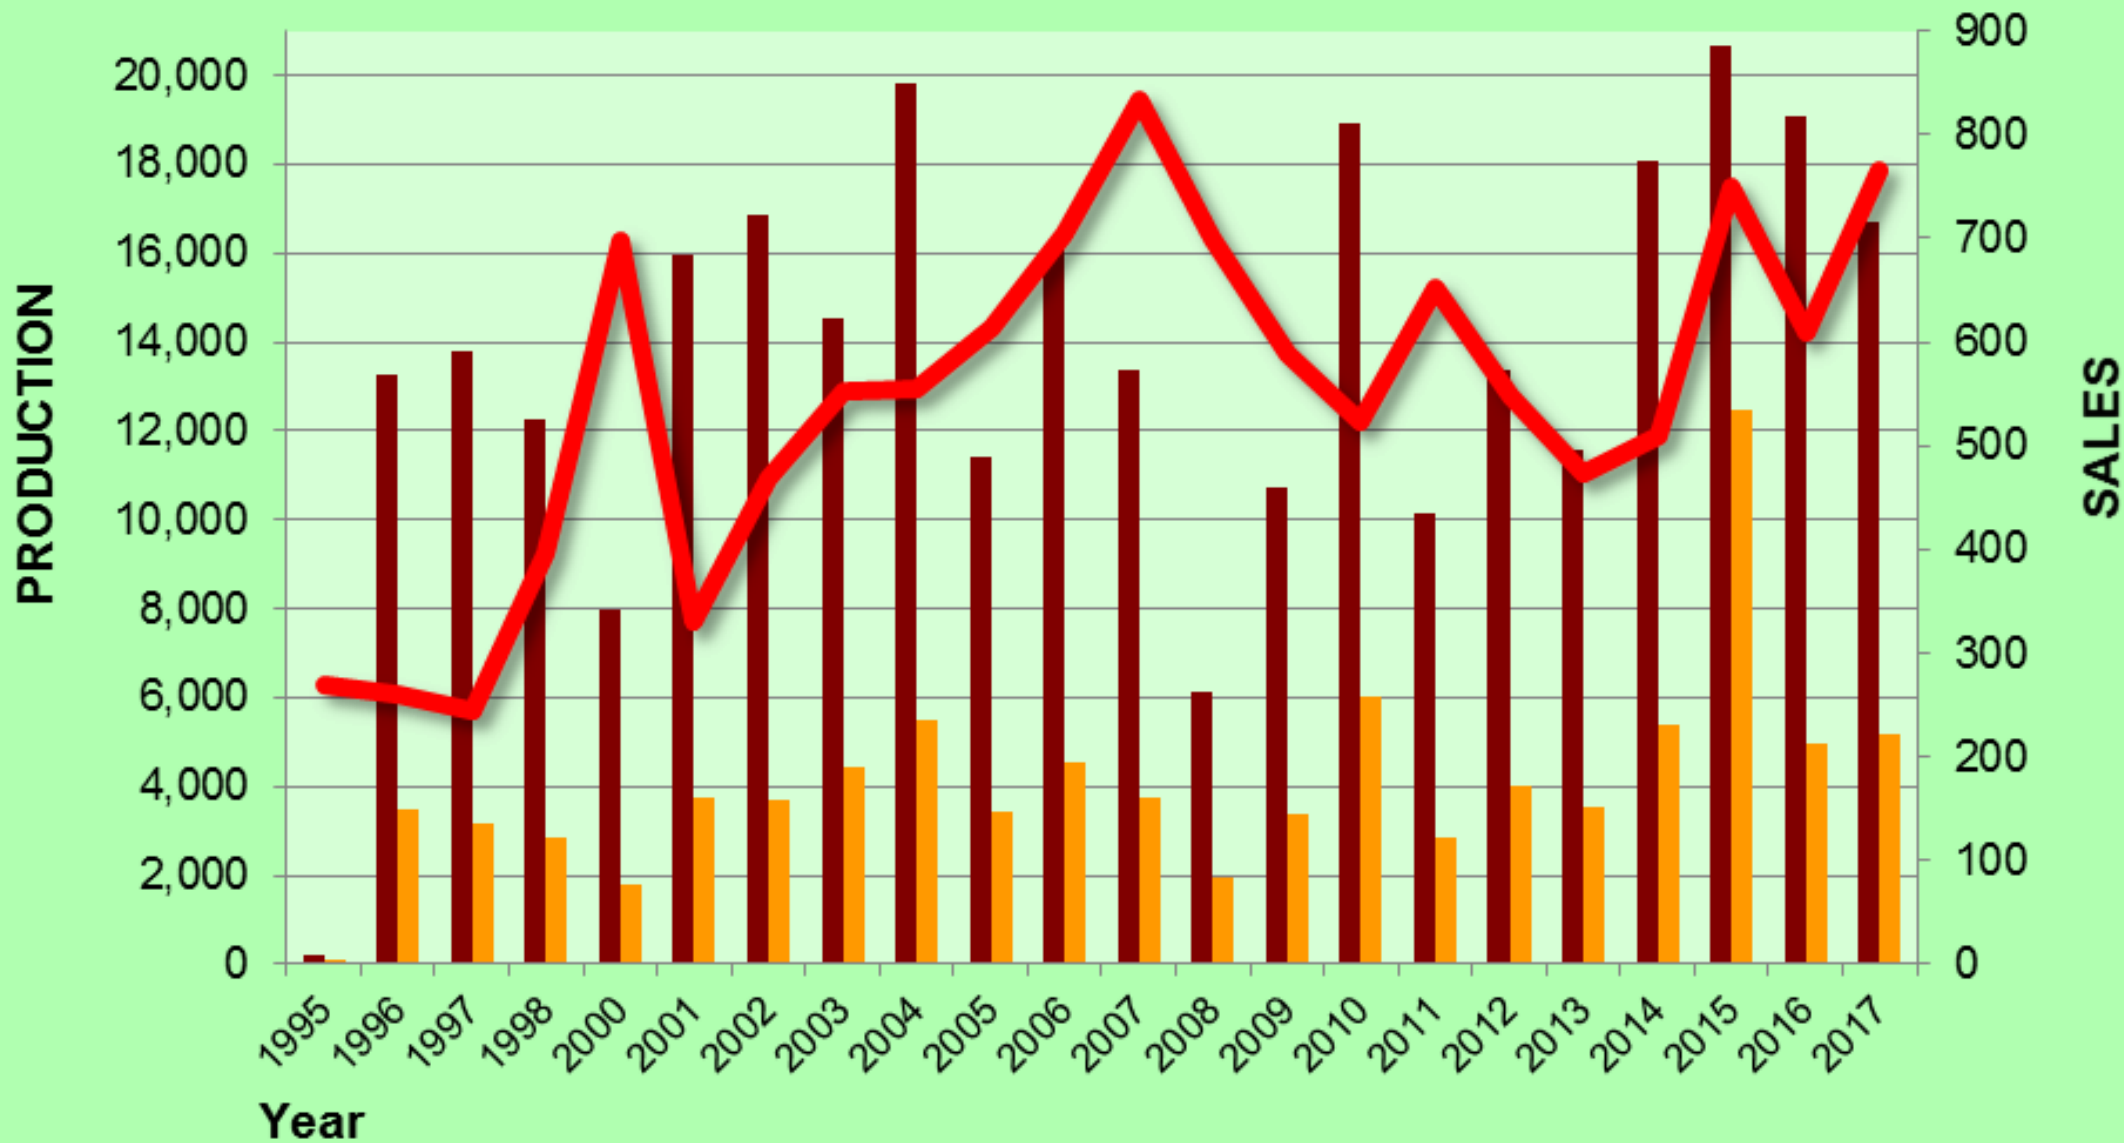

LOG PRODUCTION AND SALES (1995-2017)

VOLUME (m3) # OF LOG RM/m3

SALES OF LOGS FROM DERAMAKOT FOREST RESERVE